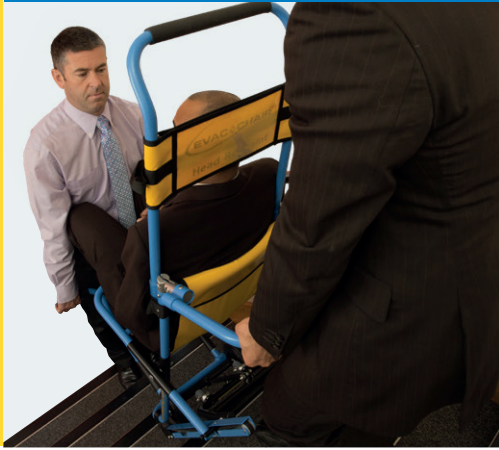

Evac+Chair® 600H

THE ONLY EVACUATION CHAIR ON THE MARKET WITH A DUAL POSITION SEAT

The Evac+Chair® 600 is a single operator chair which also incorporates 2 carrying handles that allow for 2 to 4 person upwards evacuation in locations with difficult access.

Features

- 1 Adjustable patient head restraint**
Limits movement, securing the passenger in place
- 2 Friction tracks (Evac+Track technology)**
The self braking reinforced tracks control descent for easy single person operation
- 3 Ergonomic adjustable handle**
For ease of deployment and compact storage
- 4 Reflective decals**
For easy location in situations of poor visibility
- 5 Quick release safety belts (Head, Chest, Thigh)**
For increased passenger safety
- 6 Heavy duty wheels**
Ideal for operation over uneven terrain
- 7 Lockable rear wheels**
Can be applied in situations where the chair needs to remain in a stationary position
- 8 Fold away front and rear grab bars**
Single person operation with fold away grab bars allowing up to 4 people to assist with operation
- 9 Dual position seat**
Dual position seat allows the user to decide each time which seating position they desire

Includes

- LIFETIME WARRANTY
- 3 Passenger Safety Belts (Head, Chest, Thigh)
- Photoluminescent Signage
- Wall Mounting Brackets
- Dust Cover
- User Guide
- Instructional DVD

Benefits

- Designed in the US
- FDA Registered
- Provides a quick, easy and safe emergency evacuation
- Easy to use
- One or two person operation
- Lightweight
- No heavy lifting required
- Enables small attendants to easily move passengers three times their size
- Easy to open, ready to use in seconds
- Folds for compact storage
- Exceeds fire safety requirements and emergency response guidelines established to support the Americans with Disabilities Act
- Wall mountable